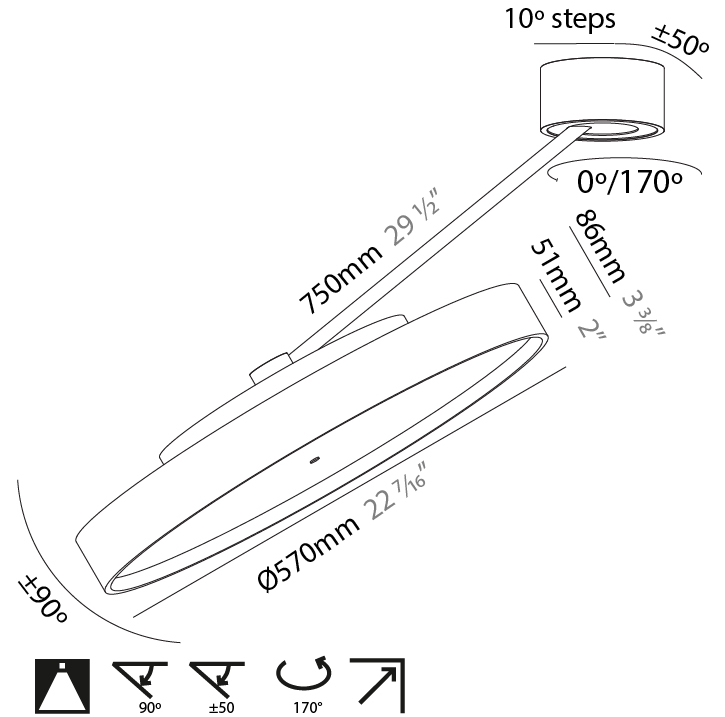

GENERAL

Series: Sign Diva Dancer
Subseries: Sign Diva Dancer Korona
Brand: Prolicht
Division: Architectural
Mounting Type: Suspension
Mounting Location: Ceiling
Subcategory: Pendant

PHYSICAL

Shape: Round
Diameter (mm): 570
Diameter (in): 22 ⁷/₁₆
Height (mm): 870
Depth (mm): 86
Height (in): 34 ¹/₄
Depth (in): 3 ³/₈
Light Distribution: Adjustable / Direct
Weight (kg): 5
Weight (lbs): 11.023
Diffuser: PMMA - Opal / Micro-Prism / Sparkling Secret / Vintage Industrial
Fixture Finish: SSR / BKV / CWI / CRY / HAB / UFT / ITA / RUA / FTG / MYG / LOD / PUS / FRO / FUP / KIA / POP / BLS / SPG / MEY / GOH / GUM / CHC / COM / ABZ / JAG / OBR / MOS / ROR
Fixture Material: Extruded Aluminum / Steel

ELECTRICAL

Lamp Type: LED (Zhaga Standard)
Input Wattage (W): 52.8
Total Output Wattage (W): 47.52
Dimming: Tri-Mode (Non-Dimming and Phase Dimming (120Vac only) and 0-10V Dimming)
Driver Included: Yes
Driver Location: Integrated
Driver Type: Constant Current - Universal
Driver Class: Class 2
Input Voltage (V): 120 - 277
Constant Current (MA): 350

LED

Color Temperature (*K): 2700 / 3000 / 3500 / 4000
Max. Delivered Lumen (lm): 5060 / 6320 / 6448 / 6580
CRI: >90 CRI
Lamp Life (hrs): 50000

OPTICAL

Adjustability: Rotational Canopy 170°; Tilting Canopy ±50°; Tilting Head ±90°

RATINGS AND CERTIFICATIONS

Certified By: Certified for North American Standards
IP rating: IP20